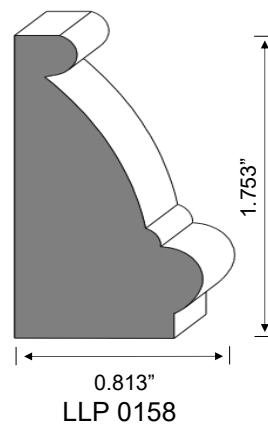

BASE SHOE & CAPS