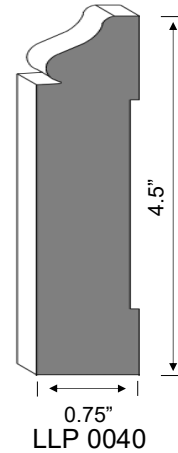

The HARDWOOD STORE of PA

A Division of Lewis Lumber Products

*Central Pennsylvania's Premier Distributor
of the Finest Wood Products*

Happiness begins at The Hardwood Store.

BASES