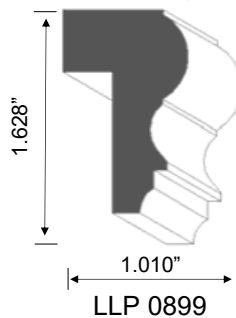

CHAIR RAIL & WAINSCOT CAPS