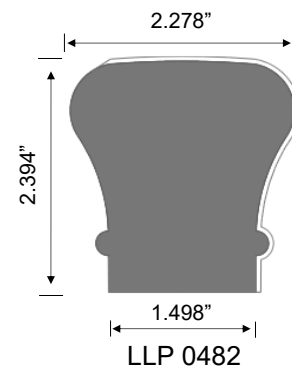

Not an imitation - it's the real thing, WOOD

WAINSCOT

HAND & BAR RAILS

The HARDWOOD STORE of PA

A Division of Lewis Lumber Products
*Central Pennsylvania's Premier Distributor
of the Finest Wood Products*