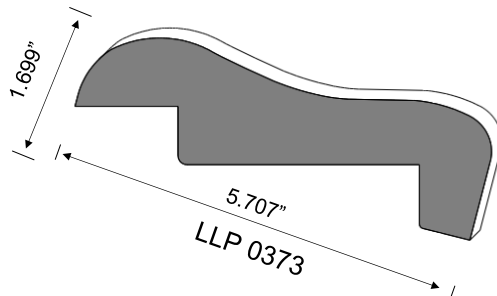

HAND & BAR RAILS