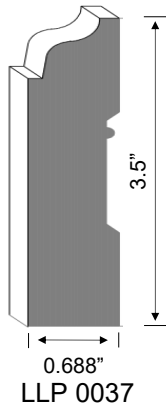

The HARDWOOD STORE of PA

A Division of Lewis Lumber Products

*Central Pennsylvania's Premier Distributor
of the Finest Wood Products*

Happiness begins at The Hardwood Store.

BASES