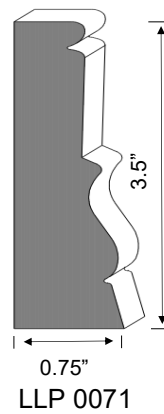

The HARDWOOD STORE of PA

A Division of Lewis Lumber Products

*Central Pennsylvania's Premier Distributor
of the Finest Wood Products*

Happiness begins at The Hardwood Store.

BASES