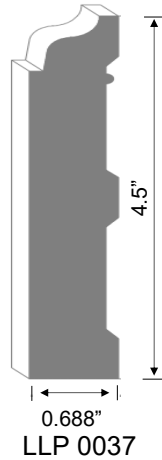

The HARDWOOD STORE of PA

A Division of Lewis Lumber Products

*Central Pennsylvania's Premier Distributor
of the Finest Wood Products*

Happiness begins at The Hardwood Store.

BASES