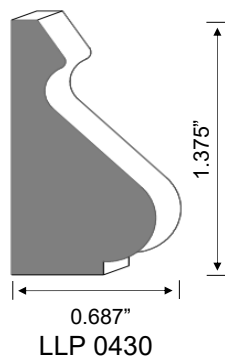

BASE SHOE & CAPS